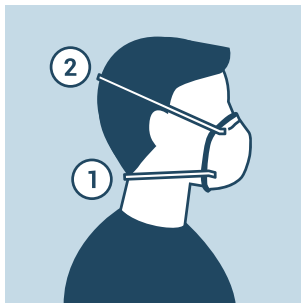

# HOW TO WEAR A N95 RESPIRATOR

WASH YOUR HANDS

CHOOSE A MASK SIZE  
AND MODEL  
THAT FITS YOU WELL

HOLD THE MASK IN YOUR  
HAND AND PLACE IT ON  
NOSE, MOUTH AND CHIN

POSITION THE BOTTOM  
STRAP UNDER YOUR EARS  
AND THE TOP STRAP AT THE  
BACK OF YOUR HEAD

PRESS THE METALLIC WIRE  
TO FIT THE SHAPE  
OF YOUR NOSE AND FACE

PERFORM A FIT CHECK:  
PLACE HANDS OVER THE  
RESPIRATOR AND EXHALE,  
ADJUST  
IF THERE ARE LEAKS