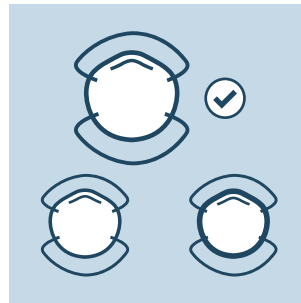

# HOW TO WEAR A N95 RESPIRATOR

WASH YOUR HANDS

CHOOSE A MASK SIZE  
AND MODEL  
THAT FITS YOU WELL

HOLD THE MASK IN YOUR  
HAND AND PLACE IT ON  
NOSE, MOUTH AND CHIN

POSITION THE BOTTOM  
STRAP UNDER YOUR EARS  
AND THE TOP STRAP AT THE  
BACK OF YOUR HEAD

PRESS THE METALLIC WIRE  
TO FIT THE SHAPE  
OF YOUR NOSE AND FACE

PERFORM A FIT CHECK:  
PLACE HANDS OVER THE  
RESPIRATOR AND EXHALE,  
ADJUST  
IF THERE ARE LEAKS